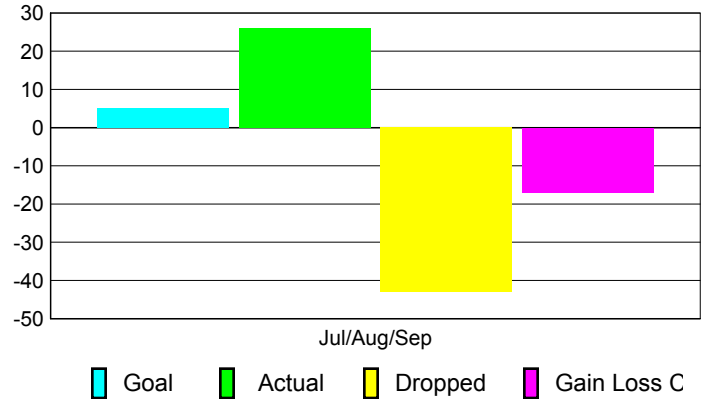

Membership Results 2010-2011

Goal, New, Dropped, Gain/Loss